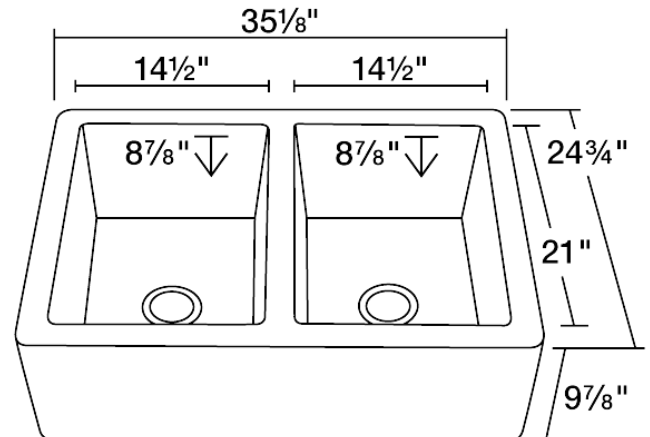

### Equal Double Bowl Copper Apron Sink

The P219 equal double bowl apron sink is made from 99% pure-mined copper. It is comprised using one piece construction, giving you a very strong and durable copper sink. Since copper is naturally anti-bacterial and stain resistant, it is great for busy households that benefit from low-maintenance materials. The hammered finish looks great and provides a mask for small scratches that may appear over time. The overall dimensions of the P219 are 35 1/8" x 24 3/4" x 9 7/8" and a custom apron style cabinet is required. The sink contains a centered 3 1/2" drain opening and copper strainers and flanges are available. The hand-crafted copper details are sure to add warmth and richness to any decor.

### Dimensions

\*Due to the handmade nature of this sink, dimensions may vary up to ~1/4"